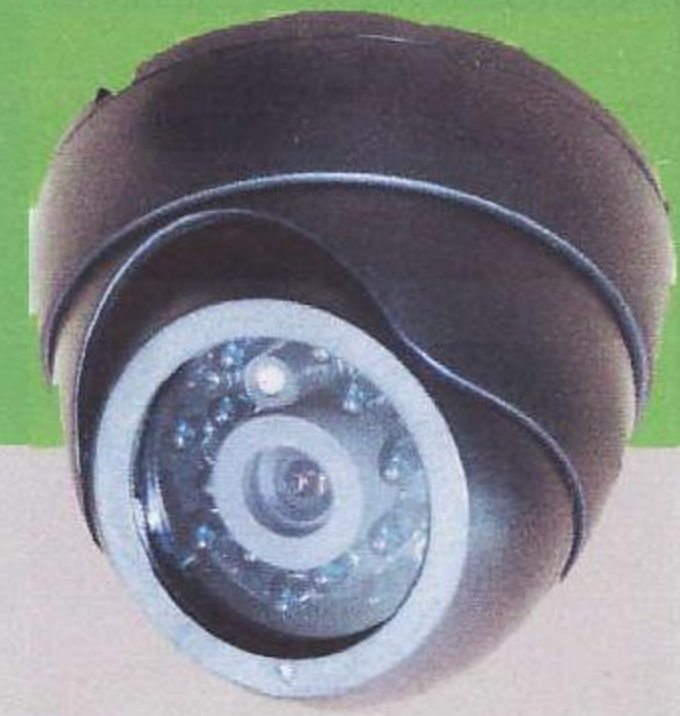

VIEW EYE CCTV SYSTEM

DOME CAMERAS

VANDAL DOME IR COLOR CAMERA

- VD480 – 20 XY
- 1/3 CCD SONY 480TVL 0 lux
Optional 1/4 CCD SONY
- 3.6mm lens
Optional 2.8mm, 6mm lens
- 48 high intensity led's
- IR View distance 20 – 25 meter
- high impact semiweather proof casing
- DC 12V1A~1.5A
- ceiling / mountable

- VD420 – 20 SH
- 1/3 CCD SARP 420TVL 0 lux
Optional 1/4 CCD SHARP
- 3.6mm lens
Optional 2.8mm, 6mm lens
- 48 high intensity led's
- IR View distance 20 – 25 meter
- high impact semiweather proof casing
- DC 12V1A~1.5A
- ceiling / mountable

DOME IR COLOR CAMERA

- DI480 – 5 XY
- 1/3 CCD SONY 480TVL 0 lux
Optional 1/4 CCD SONY
- 3.6mm lens
Optional 2.8mm, 6mm lens
- 16 high intensity led's
- IR View distance 4 – 6 meter
- white case optional
- DC 12V1A~1.5A
- ceiling / mountable

- DI420 – 5 SH
- 1/3 CCD SHARP 420TVL 0 lux
Optional 1/4 CCD SHARP
- 3.6mm lens
Optional 2.8mm, 6mm lens
- 16 high intensity led's
- IR View distance 4 – 6 meter
- white case optional
- DC 12V1A~1.5A
- ceiling / mountable